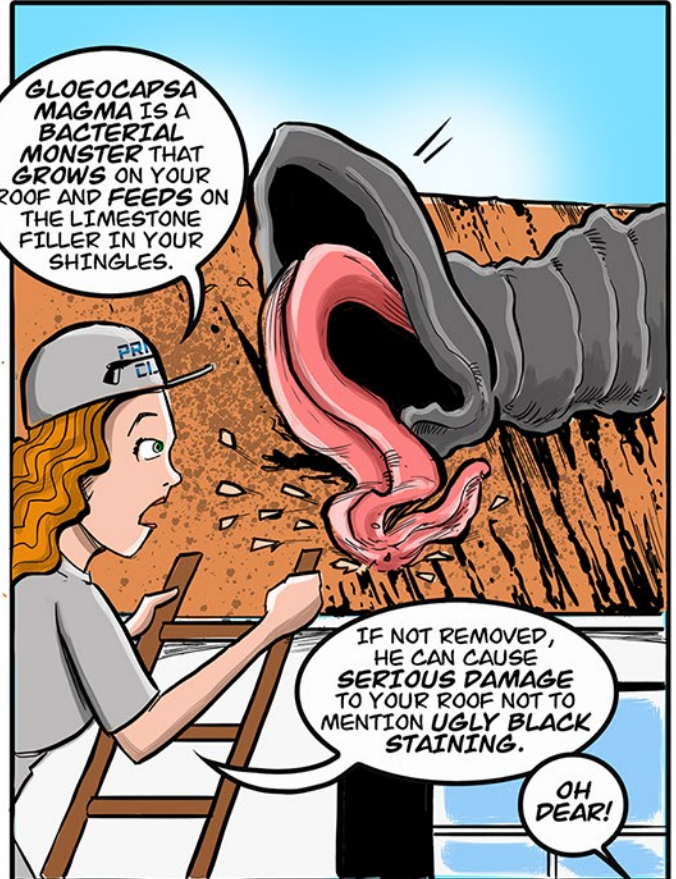

NO. 2

PRISTINE CLEAN VS

GLOEOCAPSA MAGMA

PRISTINE CLEAN, PLEASE HELP! THERE'S A MONSTER EATING THE SHINGLES ON MY ROOF!

I'LL SEND THE PRISTINE CLEAN MACHINE OVER RIGHT AWAY!

GLAARRRGH!

PRISTINE CLEAN TEAM! THANK GOODNESS, YOU'RE HERE! LOOK WHAT THAT MONSTER HAS DONE TO MY ROOF!

HMM, THOSE BLACK STREAKS LOOK LIKE THE WORK OF GLOEOCAPSA MAGMA!

GLOEOCAPSA MAGMA IS A BACTERIAL MONSTER THAT GROWS ON YOUR ROOF AND FEEDS ON THE LIMESTONE FILLER IN YOUR SHINGLES.

IF NOT REMOVED, HE CAN CAUSE SERIOUS DAMAGE TO YOUR ROOF NOT TO MENTION UGLY BLACK STAINING.